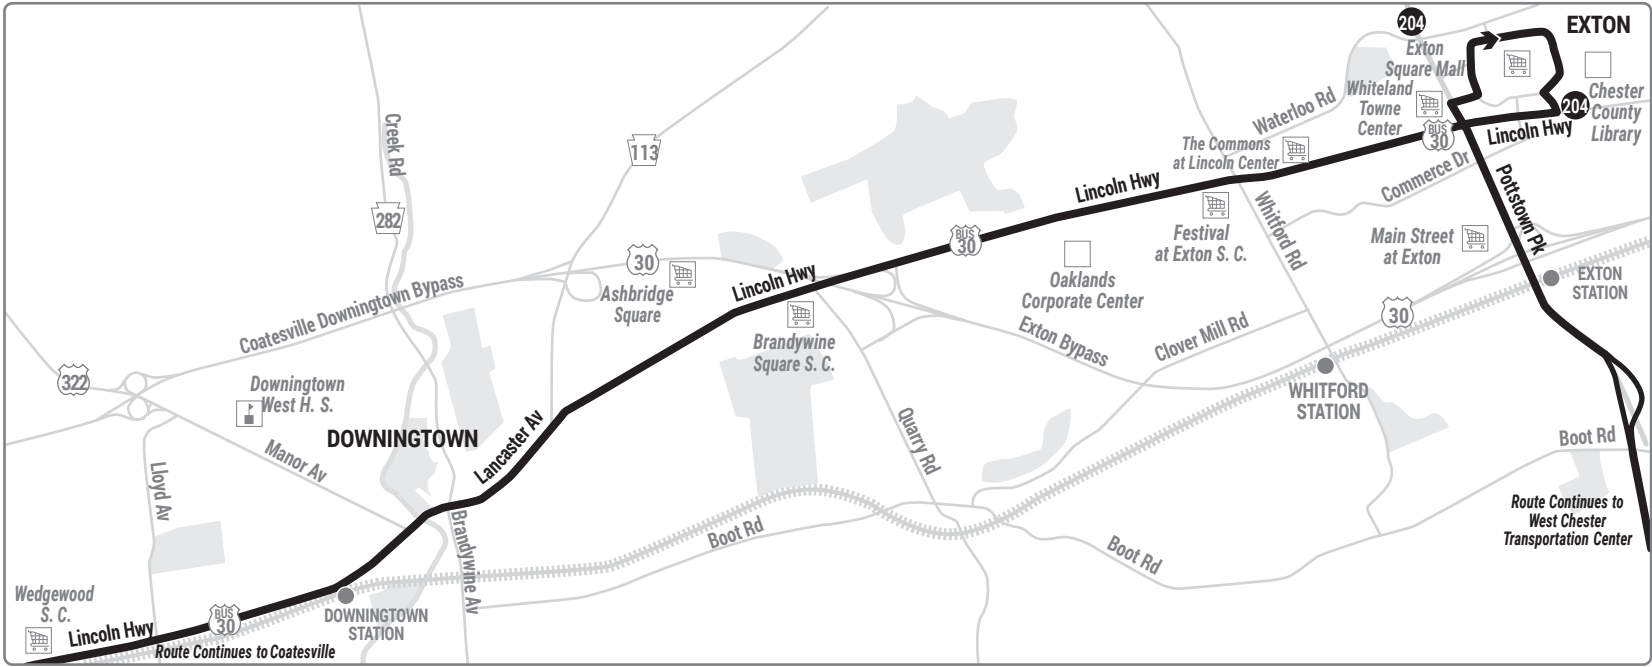

Connections at West Chester Transportation Center:
 SEPTA Routes 92, 104, 135
 and TMACC's SCCOOT

Weekdays							
To Coatesville							
West Chester Transportation Center	Pottstown Pk and Boot Rd	Exton Square Mall (near Chester County Library)	Brandywine Square	Downingtown Station	Lincoln Hwy and PA Route 340 (Thornedale)	Lincoln Hwy and Cain Rd (Cain)	Madison St and Strode Av (Coatesville)
AM SERVICE							
6.10	6.18	6.24	6.33	6.38	6.42	6.47	6.57
7.05	7.15	7.23	7.36	7.43	7.48	7.54	8.06
7.45	7.55	8.03	8.14	8.22	8.28	8.34	8.46
8.45	8.56	9.04	9.14	9.21	9.25	9.31	9.43
9.45	9.56	10.04	10.14	10.21	10.25	10.31	10.43
10.45	10.56	11.04	11.14	11.21	11.25	11.31	11.43
11.45	11.55	12.03	12.15	12.22	12.28	12.35	12.47
PM SERVICE							
12.45	12.57	1.06	1.19	1.26	1.31	1.38	1.50
1.45	1.57	2.06	2.19	2.26	2.30	2.38	2.54
2.45	2.57	3.08	3.23	3.32	3.37	3.45	4.00
3.45	3.57	4.08	4.23	4.32	4.38	4.47	5.02
4.45	4.57	5.08	5.21	5.29	5.35	5.44	5.59
5.45	5.57	6.07	6.20	6.27	6.32	6.39	6.52
6.45	6.58	7.06	7.17	7.23	7.27	7.33	7.44
8.15	8.26	8.34	8.44	8.49	8.53	8.58	9.08
9.10	9.21	9.28	9.38	9.43	9.47	9.52	10.02