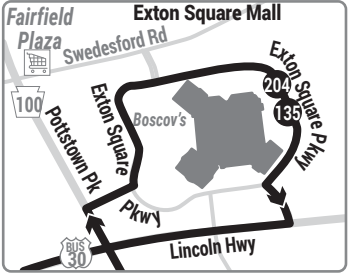

Connections at West Chester Transportation Center:
 SEPTA Routes 92, 104, 135
 and TMACC's SCCOOT

Weekdays							
To Coatesville							
West Chester Transportation Center	Pottstown Pk and Boot Rd	Exton Square Mall (near Chester County Library)	Brandywine Square	Downingtown Station	Lincoln Hwy and PA Route 340 (Thornedale)	Lincoln Hwy and Cain Rd (Cain)	Madison St and Strode Av (Coatesville)
AM SERVICE							
6.10	6.18	6.24	6.33	6.38	6.42	6.47	6.57
7.05	7.15	7.23	7.36	7.43	7.48	7.54	8.06
7.45	7.55	8.03	8.14	8.22	8.28	8.34	8.46
8.45	8.56	9.04	9.14	9.21	9.25	9.31	9.43
9.45	9.56	10.04	10.14	10.21	10.25	10.31	10.43
10.45	10.56	11.04	11.14	11.21	11.25	11.31	11.43
11.45	11.55	12.03	12.15	12.22	12.28	12.35	12.47
PM SERVICE							
12.45	12.57	1.06	1.19	1.26	1.31	1.38	1.50
1.45	1.57	2.06	2.19	2.26	2.30	2.38	2.54
2.45	2.57	3.08	3.23	3.32	3.37	3.45	4.00
3.45	3.57	4.08	4.23	4.32	4.38	4.47	5.02
4.45	4.57	5.08	5.21	5.29	5.35	5.44	5.59
5.45	5.57	6.07	6.20	6.27	6.32	6.39	6.52
6.45	6.58	7.06	7.17	7.23	7.27	7.33	7.44
8.15	8.26	8.34	8.44	8.49	8.53	8.58	9.08
9.10	9.21	9.28	9.38	9.43	9.47	9.52	10.02