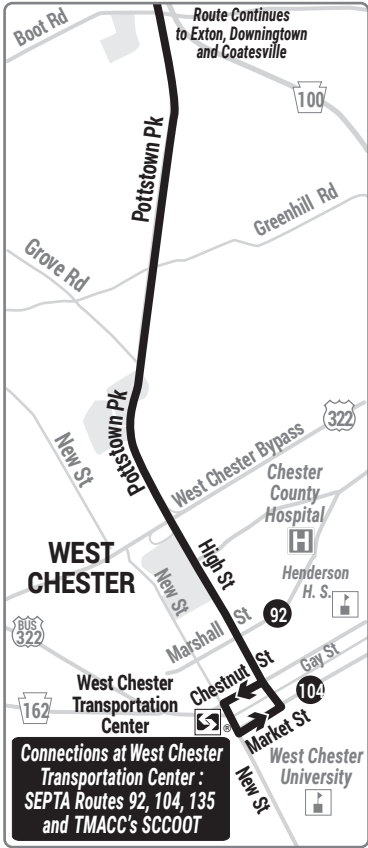

Connections at West Chester Transportation Center:
 SEPTA Routes 92, 104, 135
 and TMACC's SCCOOT

Weekdays							
To Coatesville							
West Chester Transportation Center	Pottstown Pk and Boot Rd	Exton Square Mall (near Chester County Library)	Brandywine Square	Downingtown Station	Lincoln Hwy and PA Route 340 (Thornedale)	Lincoln Hwy and Cain Rd (Cain)	Madison St and Strode Av (Coatesville)
AM SERVICE							
6.10	6.18	6.24	6.33	6.38	6.42	6.47	6.57
7.05	7.15	7.23	7.36	7.43	7.48	7.54	8.06
7.45	7.55	8.03	8.14	8.22	8.28	8.34	8.46
8.45	8.56	9.04	9.14	9.21	9.25	9.31	9.43
9.45	9.56	10.04	10.14	10.21	10.25	10.31	10.43
10.45	10.56	11.04	11.14	11.21	11.25	11.31	11.43
11.45	11.55	12.03	12.15	12.22	12.28	12.35	12.47
PM SERVICE							
12.45	12.57	1.06	1.19	1.26	1.31	1.38	1.50
1.45	1.57	2.06	2.19	2.26	2.30	2.38	2.54
2.45	2.57	3.08	3.23	3.32	3.37	3.45	4.00
3.45	3.57	4.08	4.23	4.32	4.38	4.47	5.02
4.45	4.57	5.08	5.21	5.29	5.35	5.44	5.59
5.45	5.57	6.07	6.20	6.27	6.32	6.39	6.52
6.45	6.58	7.06	7.17	7.23	7.27	7.33	7.44
8.15	8.26	8.34	8.44	8.49	8.53	8.58	9.08
9.10	9.21	9.28	9.38	9.43	9.47	9.52	10.02