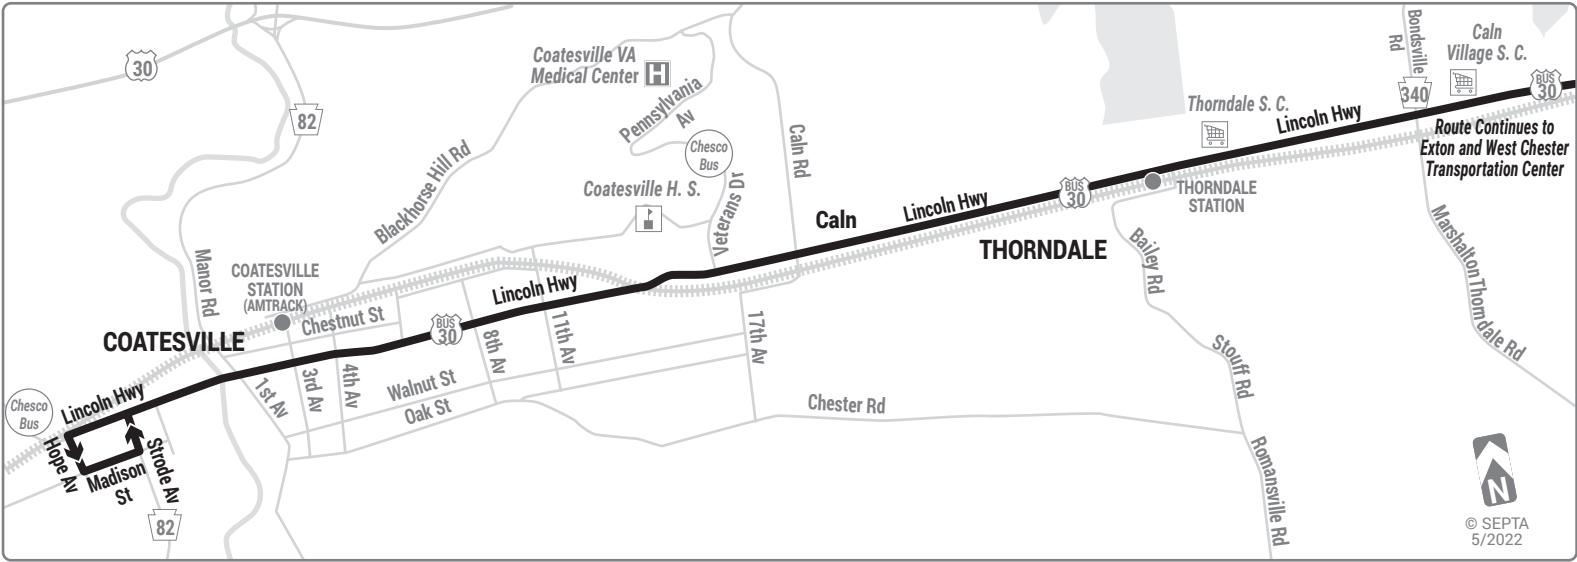

Connections at West Chester Transportation Center:
 SEPTA Routes 92, 104, 135
 and TMACC's SCCOOT

Weekdays							
To Coatesville							
West Chester Transportation Center	Pottstown Pk and Boot Rd	Exton Square Mall (near Chester County Library)	Brandywine Square	Downingtown Station	Lincoln Hwy and PA Route 340 (Thornedale)	Lincoln Hwy and Cain Rd (Cain)	Madison St and Strode Av (Coatesville)
AM SERVICE							
6.10	6.18	6.24	6.33	6.38	6.42	6.47	6.57
7.05	7.15	7.23	7.36	7.43	7.48	7.54	8.06
7.45	7.55	8.03	8.14	8.22	8.28	8.34	8.46
8.45	8.56	9.04	9.14	9.21	9.25	9.31	9.43
9.45	9.56	10.04	10.14	10.21	10.25	10.31	10.43
10.45	10.56	11.04	11.14	11.21	11.25	11.31	11.43
11.45	11.55	12.03	12.15	12.22	12.28	12.35	12.47
PM SERVICE							
12.45	12.57	1.06	1.19	1.26	1.31	1.38	1.50
1.45	1.57	2.06	2.19	2.26	2.30	2.38	2.54
2.45	2.57	3.08	3.23	3.32	3.37	3.45	4.00
3.45	3.57	4.08	4.23	4.32	4.38	4.47	5.02
4.45	4.57	5.08	5.21	5.29	5.35	5.44	5.59
5.45	5.57	6.07	6.20	6.27	6.32	6.39	6.52
6.45	6.58	7.06	7.17	7.23	7.27	7.33	7.44
8.15	8.26	8.34	8.44	8.49	8.53	8.58	9.08
9.10	9.21	9.28	9.38	9.43	9.47	9.52	10.02